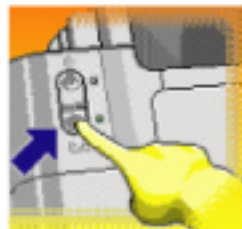

Instruction

A) For printer:-

1. When these messages pop up.

2. Press   button on the printer to disable ink level detection.

B) For multifunction printer:-

The low ink warning light will be on, but printer will print as normal.