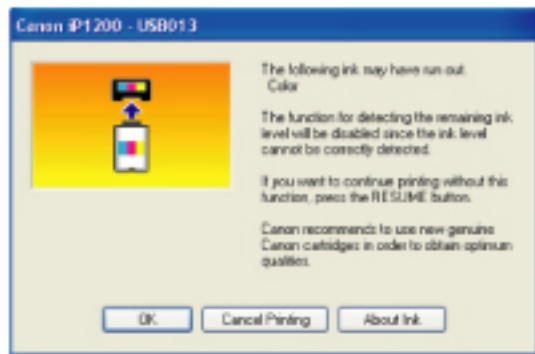

Instruction

A) For printer:-

1. When these messages pop up.

2. Press   button on the printer to disable ink level detection.

B) For multifunction printer:-

The low ink warning light will be on, but printer will print as normal.